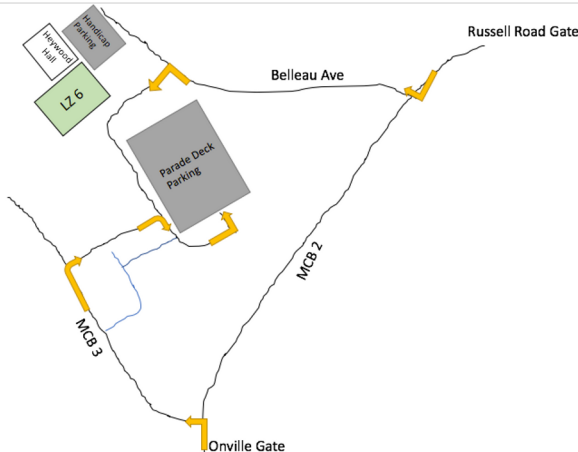

**NOV
12**

0900-1400

**P
A
R
K
I
N
G**

- All visitors are required to park on the parade deck.
- Follow posted signs and direction of uniformed traffic management personnel.
- Parking not allowed on shoulders, grassy areas, or numbered parking spots.
- Limited number of disabled parking is available on a first-come, first served basis in the Heywood Hall parking lot.

**DELTA
COMPANY 4-19**

**Family
Day**

**Camp Barrett
MCB Quantico**

WEAR/BRING

- Casual attire, to include long pants and closed-toed shoes to execute the Obstacle Course.
- Water Source.
- Cash or credit for food and TBS merchandise.

SEMPER FI

TIMELINE

- 0800 Morning Colors
- 0900 Delta Co Brief
- 1000- Tour & Activities
- 1400

FOR MORE INFORMATION, FOLLOW US ON SOCIAL MEDIA
@THEBASICSCHOOL OR VISIT THE TBS WEBSITE